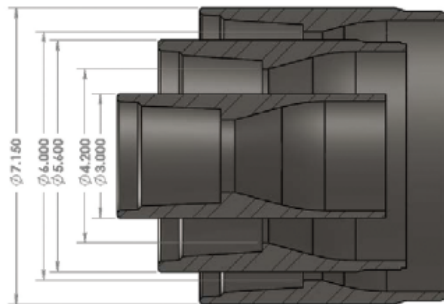

Matrix Sonic Casing

Connecting the Power Source to the Resource

| Size | Tool Joint O.D. | Tool Joint I.D. | Pin Tool Joint Length | Box Tool Joint Length | Weight (lbs.) | | | |
|-----------------|-----------------|-----------------|-----------------------|-----------------------|---------------|------|-----|-----|
| | | | | | 1.5M | 2.0M | 5' | 10' |
| | B | C | D | E | | | | |
| 5.500" x .250" | 5.600" | 4.200" | 6.000" | 6.000" | 80 | 103 | 81 | 152 |
| 6.625" x .313" | 6.625" | 5.000" | 12.000" | 12.000" | 138 | 173 | 140 | 245 |
| 7.000" x .250" | 7.150" | 6.000" | 6.000" | 6.000" | 93 | 119 | 94 | 174 |
| 8.625" x .313" | 8.625" | 7.125" | 12.000" | 12.000" | 179 | 224 | 181 | 320 |
| 10.750" x .313" | 10.750" | 9.125" | 12.050" | 12.050" | 237 | 294 | 239 | 414 |
| 12.750" x .406" | 12.750" | 11.125" | 12.100" | 12.100" | 329 | 417 | 333 | 601 |

Sonic Nesting

34K Head

3.5 in
5.5 in
7.0 in
10.0 in

50K Head

4.5 in
6-5/8 in
8-5/8 in
10.75 in
12.75 in

Matrix Sonic Drill Rod

Connecting the Power Source to the Resource

| Size | Tool Joint O.D. | Tool Joint I.D. | Pin Tool Joint Length | Box Tool Joint Length | Weight (lbs.) | | | |
|----------------|-----------------|-----------------|-----------------------|-----------------------|---------------|------|----|-----|
| | | | | | 1.5M | 2.0M | 5' | 10' |
| | B | C | D | E | | | | |
| 3.500" x .375" | 3.50" | 2.25" | 6.50" | 6.50" | 66 | 86 | 67 | 130 |
| 4.500" x .375" | 4.60" | 3.25" | 13.50" | 10.50" | 98 | 125 | 99 | 182 |

Sonic Nesting

34K Head

- 3.5 in
- 5.5 in
- 7.0 in
- 10.0 in

50K Head

- 4.5 in
- 6-5/8 in
- 8-5/8 in
- 10.75 in
- 12.75 in

Matrix Sonic Drill Rod - Eijkelkamp Drill Rigs

Connecting the Power Source to the Resource

Sonic Nesting

34K Head

3.5 in
5.5 in
7.0 in
10.0 in

50K Head

4.5 in
6-5/8 in
8-5/8 in
10.75 in
12.75 in

Eijkelkamp Sonic Drill Rig Models

PRS 70
SRS-T 110
SRS 120 (DUO)
CRS 140 (DUO/Terramac)
CRS 170 (DUO)
CRS 170
CRS-V 170
MRS 200
MRS 200 DUO