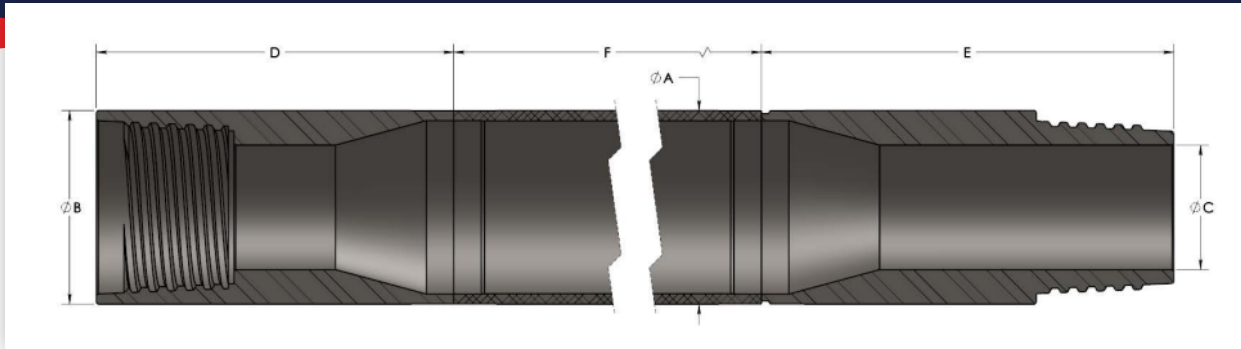

Matrix Sonic Casing

Connecting the Power Source to the Resource

| Size | Tool Joint O.D. | Tool Joint I.D. | Pin Tool Joint Length | Box Tool Joint Length | Weight (lbs.) | | | |
|-----------------|-----------------|-----------------|-----------------------|-----------------------|---------------|------|-----|-----|
| | | | | | 1.5M | 2.0M | 5' | 10' |
| | B | C | D | E | | | | |
| 5.500" x .250" | 5.600" | 4.200" | 6.000" | 6.000" | 80 | 103 | 81 | 152 |
| 6.625" x .313" | 6.625" | 5.000" | 12.000" | 12.000" | 138 | 173 | 140 | 245 |
| 7.000" x .250" | 7.150" | 6.000" | 6.000" | 6.000" | 93 | 119 | 94 | 174 |
| 8.625" x .313" | 8.625" | 7.125" | 12.000" | 12.000" | 179 | 224 | 181 | 320 |
| 10.750" x .313" | 10.750" | 9.125" | 12.050" | 12.050" | 237 | 294 | 239 | 414 |
| 12.750" x .406" | 12.750" | 11.125" | 12.100" | 12.100" | 329 | 417 | 333 | 601 |

Sonic Nesting

34K Head

3.5 in
5.5 in
7.0 in
10.0 in

50K Head

4.5 in
6-5/8 in
8-5/8 in
10.75 in
12.75 in

Matrix Sonic Drill Rod

Connecting the Power Source to the Resource

| Size | Tool Joint O.D. | Tool Joint I.D. | Pin Tool Joint Length | Box Tool Joint Length | Weight (lbs.) | | | |
|----------------|-----------------|-----------------|-----------------------|-----------------------|---------------|------|----|-----|
| | | | | | 1.5M | 2.0M | 5' | 10' |
| | B | C | D | E | | | | |
| 3.500" x .375" | 3.50" | 2.25" | 6.50" | 6.50" | 66 | 86 | 67 | 130 |
| 4.500" x .375" | 4.60" | 3.25" | 13.50" | 10.50" | 98 | 125 | 99 | 182 |

Sonic Nesting

34K Head

- 3.5 in
- 5.5 in
- 7.0 in
- 10.0 in

50K Head

- 4.5 in
- 6-5/8 in
- 8-5/8 in
- 10.75 in
- 12.75 in

Matrix Sonic Drill Rod - Eijkelkamp Drill Rigs

Connecting the Power Source to the Resource

Sonic Nesting

34K Head

3.5 in
5.5 in
7.0 in
10.0 in

50K Head

4.5 in
6-5/8 in
8-5/8 in
10.75 in
12.75 in

Eijkelkamp Sonic Drill Rig Models

PRS 70
SRS-T 110
SRS 120 (DUO)
CRS 140 (DUO/Terramac)
CRS 170 (DUO)
CRS 170
CRS-V 170
MRS 200
MRS 200 DUO