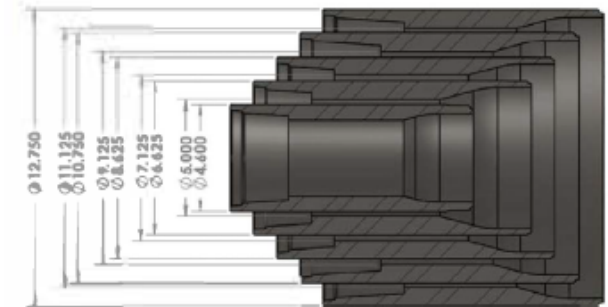

Sonic Nesting

34K Head

3.5 in
5.5 in
7.0 in
10.0 in

50K Head

4.5 in
6-5/8 in
8-5/8 in
10.75 in
12.75 in

Matrix Sonic Drill Rod

Connecting the Power Source to the Resource

| Size | Tool Joint O.D. | Tool Joint I.D. | Pin Tool Joint Length | Box Tool Joint Length | Weight (lbs.) | | | |
|----------------|-----------------|-----------------|-----------------------|-----------------------|---------------|------|----|-----|
| | | | | | 1.5M | 2.0M | 5' | 10' |
| | B | C | D | E | | | | |
| 3.500" x .375" | 3.50" | 2.25" | 6.50" | 6.50" | 66 | 86 | 67 | 130 |
| 4.500" x .375" | 4.60" | 3.25" | 13.50" | 10.50" | 98 | 125 | 99 | 182 |

Sonic Nesting

34K Head

- 3.5 in
- 5.5 in
- 7.0 in
- 10.0 in

50K Head

- 4.5 in
- 6-5/8 in
- 8-5/8 in
- 10.75 in
- 12.75 in

Matrix Sonic Drill Rod - Eijkelkamp Drill Rigs

Connecting the Power Source to the Resource

Sonic Nesting

34K Head

3.5 in
5.5 in
7.0 in
10.0 in

50K Head

4.5 in
6-5/8 in
8-5/8 in
10.75 in
12.75 in

Eijkelkamp Sonic Drill Rig Models

PRS 70
SRS-T 110
SRS 120 (DUO)
CRS 140 (DUO/Terramac)
CRS 170 (DUO)
CRS 170
CRS-V 170
MRS 200
MRS 200 DUO