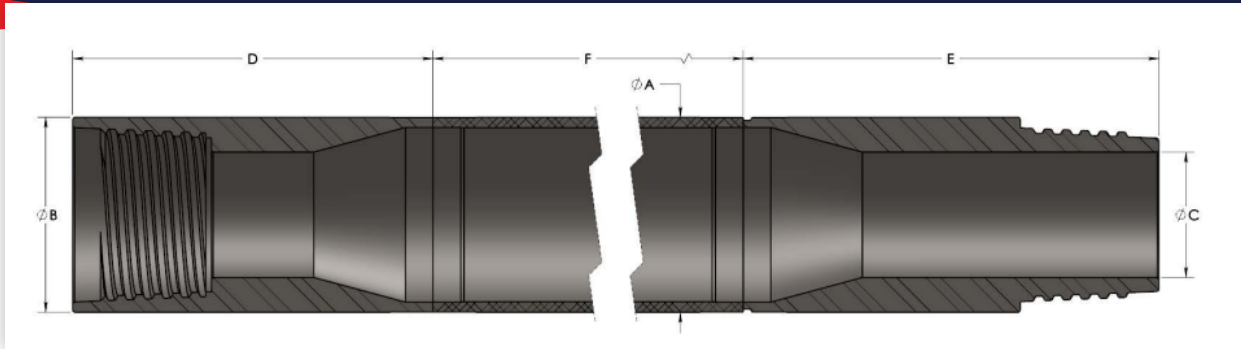

Matrix Sonic Casing

Connecting the Power Source to the Resource

| Size | Tool Joint O.D. | Tool Joint I.D. | Pin Tool Joint Length | Box Tool Joint Length | Weight (lbs.) | | | |
|-----------------|-----------------|-----------------|-----------------------|-----------------------|---------------|------|-----|-----|
| | | | | | 1.5M | 2.0M | 5' | 10' |
| | B | C | D | E | | | | |
| 5.500" x .250" | 5.600" | 4.200" | 6.000" | 6.000" | 80 | 103 | 81 | 152 |
| 6.625" x .313" | 6.625" | 5.000" | 12.000" | 12.000" | 138 | 173 | 140 | 245 |
| 7.000" x .250" | 7.150" | 6.000" | 6.000" | 6.000" | 93 | 119 | 94 | 174 |
| 8.625" x .313" | 8.625" | 7.125" | 12.000" | 12.000" | 179 | 224 | 181 | 320 |
| 10.750" x .313" | 10.750" | 9.125" | 12.050" | 12.050" | 237 | 294 | 239 | 414 |
| 12.750" x .406" | 12.750" | 11.125" | 12.100" | 12.100" | 329 | 417 | 333 | 601 |

Sonic Nesting

34K Head

3.5 in
5.5 in
7.0 in
10.0 in

50K Head

4.5 in
6-5/8 in
8-5/8 in
10.75 in
12.75 in

Matrix Sonic Drill Rod

Connecting the Power Source to the Resource

| Size | Tool Joint O.D. | Tool Joint I.D. | Pin Tool Joint Length | Box Tool Joint Length | Weight (lbs.) | | | |
|----------------|-----------------|-----------------|-----------------------|-----------------------|---------------|------|----|-----|
| | | | | | 1.5M | 2.0M | 5' | 10' |
| | B | C | D | E | | | | |
| 3.500" x .375" | 3.50" | 2.25" | 6.50" | 6.50" | 66 | 86 | 67 | 130 |
| 4.500" x .375" | 4.60" | 3.25" | 13.50" | 10.50" | 98 | 125 | 99 | 182 |

Sonic Nesting

34K Head

- 3.5 in
- 5.5 in
- 7.0 in
- 10.0 in

50K Head

- 4.5 in
- 6-5/8 in
- 8-5/8 in
- 10.75 in
- 12.75 in

Matrix Sonic Drill Rod - Eijkelkamp Drill Rigs

Connecting the Power Source to the Resource

Sonic Nesting

34K Head

3.5 in
5.5 in
7.0 in
10.0 in

50K Head

4.5 in
6-5/8 in
8-5/8 in
10.75 in
12.75 in

Eijkelkamp Sonic Drill Rig Models

PRS 70
SRS-T 110
SRS 120 (DUO)
CRS 140 (DUO/Terramac)
CRS 170 (DUO)
CRS 170
CRS-V 170
MRS 200
MRS 200 DUO