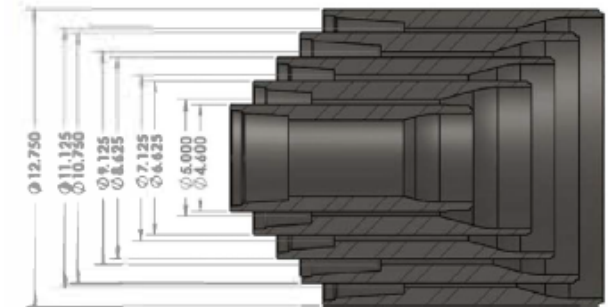

Matrix Sonic Casing

Connecting the Power Source to the Resource

| Size | Tool Joint O.D. | Tool Joint I.D. | Pin Tool Joint Length | Box Tool Joint Length | Weight (lbs.) | | | |
|-----------------|-----------------|-----------------|-----------------------|-----------------------|---------------|------|-----|-----|
| | | | | | 1.5M | 2.0M | 5' | 10' |
| | B | C | D | E | | | | |
| 5.500" x .250" | 5.600" | 4.200" | 6.000" | 6.000" | 80 | 103 | 81 | 152 |
| 6.625" x .313" | 6.625" | 5.000" | 12.000" | 12.000" | 138 | 173 | 140 | 245 |
| 7.000" x .250" | 7.150" | 6.000" | 6.000" | 6.000" | 93 | 119 | 94 | 174 |
| 8.625" x .313" | 8.625" | 7.125" | 12.000" | 12.000" | 179 | 224 | 181 | 320 |
| 10.750" x .313" | 10.750" | 9.125" | 12.050" | 12.050" | 237 | 294 | 239 | 414 |
| 12.750" x .406" | 12.750" | 11.125" | 12.100" | 12.100" | 329 | 417 | 333 | 601 |

Sonic Nesting

34K Head

3.5 in
5.5 in
7.0 in
10.0 in

50K Head

4.5 in
6-5/8 in
8-5/8 in
10.75 in
12.75 in

Matrix Sonic Drill Rod

Connecting the Power Source to the Resource

| Size | Tool Joint O.D. | Tool Joint I.D. | Pin Tool Joint Length | Box Tool Joint Length | Weight (lbs.) | | | |
|----------------|-----------------|-----------------|-----------------------|-----------------------|---------------|------|----|-----|
| | | | | | 1.5M | 2.0M | 5' | 10' |
| | B | C | D | E | | | | |
| 3.500" x .375" | 3.50" | 2.25" | 6.50" | 6.50" | 66 | 86 | 67 | 130 |
| 4.500" x .375" | 4.60" | 3.25" | 13.50" | 10.50" | 98 | 125 | 99 | 182 |

Sonic Nesting

34K Head

- 3.5 in
- 5.5 in
- 7.0 in
- 10.0 in

50K Head

- 4.5 in
- 6-5/8 in
- 8-5/8 in
- 10.75 in
- 12.75 in

Matrix Sonic Drill Rod - Eijkelkamp Drill Rigs

Connecting the Power Source to the Resource

Sonic Nesting

34K Head

3.5 in
5.5 in
7.0 in
10.0 in

50K Head

4.5 in
6-5/8 in
8-5/8 in
10.75 in
12.75 in

Eijkelkamp Sonic Drill Rig Models

PRS 70
SRS-T 110
SRS 120 (DUO)
CRS 140 (DUO/Terramac)
CRS 170 (DUO)
CRS 170
CRS-V 170
MRS 200
MRS 200 DUO