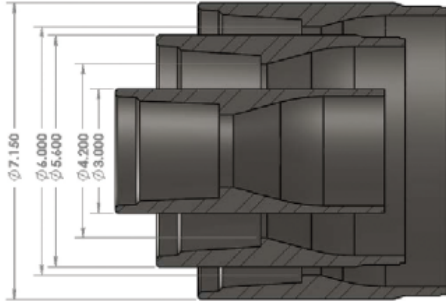

Matrix Sonic Casing

Connecting the Power Source to the Resource

| Size | Tool Joint O.D. | Tool Joint I.D. | Pin Tool Joint Length | Box Tool Joint Length | Weight (lbs.) | | | |
|-----------------|-----------------|-----------------|-----------------------|-----------------------|---------------|------|-----|-----|
| | | | | | 1.5M | 2.0M | 5' | 10' |
| | B | C | D | E | | | | |
| 5.500" x .250" | 5.600" | 4.200" | 6.000" | 6.000" | 80 | 103 | 81 | 152 |
| 6.625" x .313" | 6.625" | 5.000" | 12.000" | 12.000" | 138 | 173 | 140 | 245 |
| 7.000" x .250" | 7.150" | 6.000" | 6.000" | 6.000" | 93 | 119 | 94 | 174 |
| 8.625" x .313" | 8.625" | 7.125" | 12.000" | 12.000" | 179 | 224 | 181 | 320 |
| 10.750" x .313" | 10.750" | 9.125" | 12.050" | 12.050" | 237 | 294 | 239 | 414 |
| 12.750" x .406" | 12.750" | 11.125" | 12.100" | 12.100" | 329 | 417 | 333 | 601 |

Sonic Nesting

34K Head

3.5 in
5.5 in
7.0 in
10.0 in

50K Head

4.5 in
6-5/8 in
8-5/8 in
10.75 in
12.75 in

Matrix Sonic Drill Rod

Connecting the Power Source to the Resource

| Size | Tool Joint O.D. | Tool Joint I.D. | Pin Tool Joint Length | Box Tool Joint Length | Weight (lbs.) | | | |
|----------------|-----------------|-----------------|-----------------------|-----------------------|---------------|------|----|-----|
| | | | | | 1.5M | 2.0M | 5' | 10' |
| | B | C | D | E | | | | |
| 3.500" x .375" | 3.50" | 2.25" | 6.50" | 6.50" | 66 | 86 | 67 | 130 |
| 4.500" x .375" | 4.60" | 3.25" | 13.50" | 10.50" | 98 | 125 | 99 | 182 |

Sonic Nesting

34K Head

- 3.5 in
- 5.5 in
- 7.0 in
- 10.0 in

50K Head

- 4.5 in
- 6-5/8 in
- 8-5/8 in
- 10.75 in
- 12.75 in

Matrix Sonic Drill Rod - Eijkelkamp Drill Rigs

Connecting the Power Source to the Resource

Sonic Nesting

34K Head

3.5 in
5.5 in
7.0 in
10.0 in

50K Head

4.5 in
6-5/8 in
8-5/8 in
10.75 in
12.75 in

Eijkelkamp Sonic Drill Rig Models

PRS 70
SRS-T 110
SRS 120 (DUO)
CRS 140 (DUO/Terramac)
CRS 170 (DUO)
CRS 170
CRS-V 170
MRS 200
MRS 200 DUO