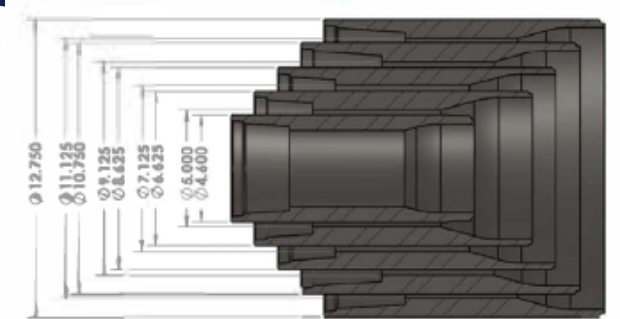

Sonic Nesting

34K Head

- 3.5 in
- 5.5 in
- 7.0 in
- 10.0 in

50K Head

- 4.5 in
- 6-5/8 in
- 8-5/8 in
- 10.75 in
- 12.75 in

Matrix Sonic Drill Rod - Eijkelkamp Drill Rigs

Connecting the Power Source to the Resource

Sonic Nesting

34K Head

3.5 in
5.5 in
7.0 in
10.0 in

50K Head

4.5 in
6-5/8 in
8-5/8 in
10.75 in
12.75 in

Eijkelkamp Sonic Drill Rig Models

PRS 70
SRS-T 110
SRS 120 (DUO)
CRS 140 (DUO/Terramac)
CRS 170 (DUO)
CRS 170
CRS-V 170
MRS 200
MRS 200 DUO

LRS 275
LRS 275 DUO
LRS 355