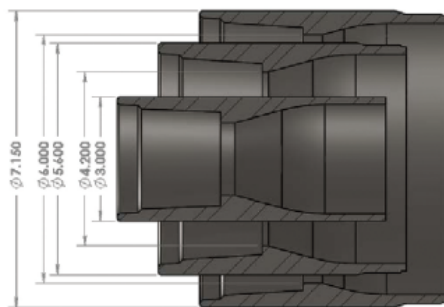

Matrix Sonic Casing

Connecting the Power Source to the Resource

| Size | Tool Joint O.D. | Tool Joint I.D. | Pin Tool Joint Length | Box Tool Joint Length | Weight (lbs.) | | | |
|-----------------|-----------------|-----------------|-----------------------|-----------------------|---------------|------|-----|-----|
| | | | | | 1.5M | 2.0M | 5' | 10' |
| | B | C | D | E | | | | |
| 5.500" x .250" | 5.600" | 4.200" | 6.000" | 6.000" | 80 | 103 | 81 | 152 |
| 6.625" x .313" | 6.625" | 5.000" | 12.000" | 12.000" | 138 | 173 | 140 | 245 |
| 7.000" x .250" | 7.150" | 6.000" | 6.000" | 6.000" | 93 | 119 | 94 | 174 |
| 8.625" x .313" | 8.625" | 7.125" | 12.000" | 12.000" | 179 | 224 | 181 | 320 |
| 10.750" x .313" | 10.750" | 9.125" | 12.050" | 12.050" | 237 | 294 | 239 | 414 |
| 12.750" x .406" | 12.750" | 11.125" | 12.100" | 12.100" | 329 | 417 | 333 | 601 |

Sonic Nesting

34K Head

3.5 in
5.5 in
7.0 in
10.0 in

50K Head

4.5 in
6-5/8 in
8-5/8 in
10.75 in
12.75 in

Matrix Sonic Drill Rod

Connecting the Power Source to the Resource

| Size | Tool Joint O.D. | Tool Joint I.D. | Pin Tool Joint Length | Box Tool Joint Length | Weight (lbs.) | | | |
|----------------|-----------------|-----------------|-----------------------|-----------------------|---------------|------|----|-----|
| | | | | | 1.5M | 2.0M | 5' | 10' |
| | B | C | D | E | | | | |
| 3.500" x .375" | 3.50" | 2.25" | 6.50" | 6.50" | 66 | 86 | 67 | 130 |
| 4.500" x .375" | 4.60" | 3.25" | 13.50" | 10.50" | 98 | 125 | 99 | 182 |

Sonic Nesting

34K Head

- 3.5 in
- 5.5 in
- 7.0 in
- 10.0 in

50K Head

- 4.5 in
- 6-5/8 in
- 8-5/8 in
- 10.75 in
- 12.75 in

Matrix Sonic Drill Rod - Eijkelkamp Drill Rigs

Connecting the Power Source to the Resource

Sonic Nesting

34K Head

3.5 in
5.5 in
7.0 in
10.0 in

50K Head

4.5 in
6-5/8 in
8-5/8 in
10.75 in
12.75 in

Eijkelkamp Sonic Drill Rig Models

PRS 70
SRS-T 110
SRS 120 (DUO)
CRS 140 (DUO/Terramac)
CRS 170 (DUO)
CRS 170
CRS-V 170
MRS 200
MRS 200 DUO